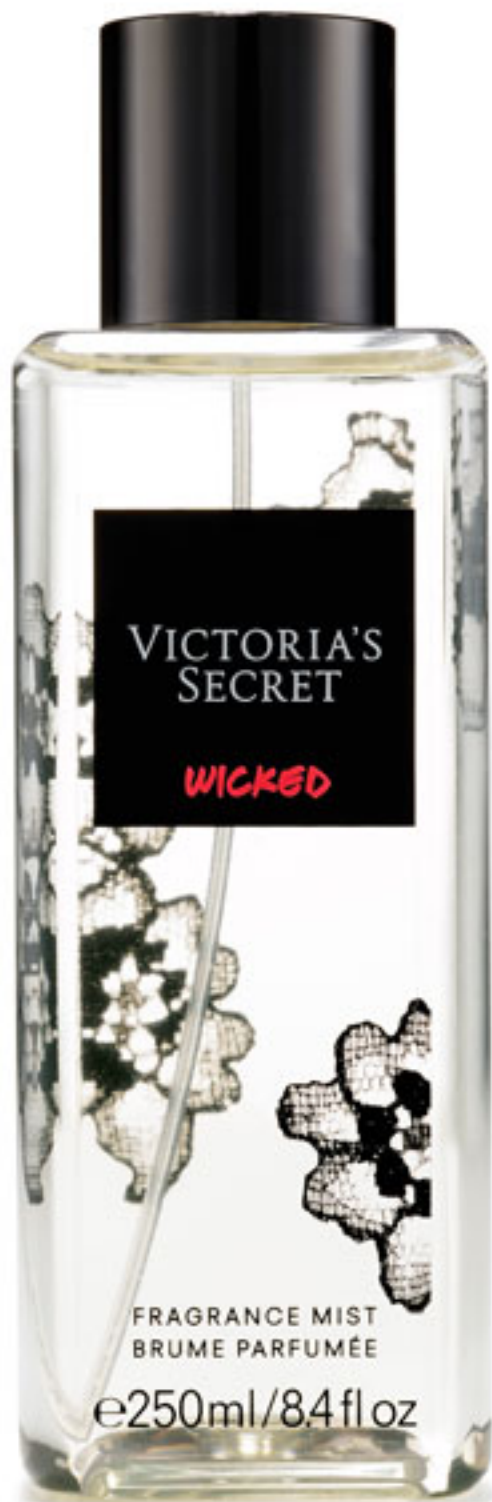

VICTORIA'S
SECRET

WICKED

FRAGRANCE MIST
BRUME PARFUMÉE

e250ml/8.4fl oz